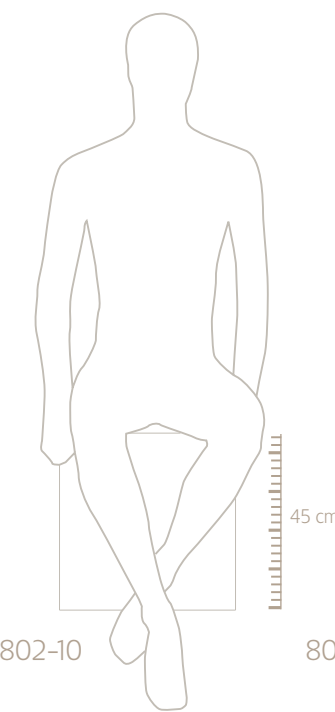

BF Bianco ottico / BF Optical white

Misure d'ingombro/Overall dimensions

900-09: A 186 cm; B 52 cm; C 30 cm; 901-09: A 186 cm; B 42 cm; C 27 cm;
 902-09: A 186 cm; B 56 cm; C 23 cm; 903-09: A 186 cm; B 73 cm; C 40 cm;
 904-09: A 186 cm; B 48 cm; C 46 cm; 905-09: A 186 cm; B 100 cm; C 26 cm;
 906-09: A 186 cm; B 74 cm; C 43 cm; 907-09: A 138 cm; B 46 cm; C 52 cm;
 911-09: A 186 cm; B 42 cm; C 30 cm; 912-09: A 186 cm; B 142 cm; C 26 cm;

Attacchi /Fittings

Polpaccio/Calf

Stivale/Boot

Misure manichini donna / Female mannequins sizes
 Tg. 38/40 - collo 30 cm. - seno 82 cm. - vita 60 cm. - fianchi 86 cm. - scarpe 37 - tacco 10 cm.
 Size 24/26 - neck 30 cm. - breast 82 cm. - waist 60 cm. - hips 86 cm. - shoes 39 - heel 10 cm.

802-10

803-10

Finitura/Finish

BF Bianco ottico / BF Optical white

Misure d'ingombro/Overall dimensions

800-10: A 189 cm; B 54 cm; C 33 cm;

Attacchi /Fittings

Polpaccio/Calf

Stivale/Boot

Misure manichini donna / Female mannequins sizes

Tg. 38/40 - collo 30 cm. - seno 82 cm. - vita 60 cm. - fianchi 86 cm. - scarpe 39 - tacco 10 cm.
Size 24/26 - neck 30 cm. - breast 82 cm. - waist 60 cm. - hips 86 cm. - shoes 39 - heel 10 cm.