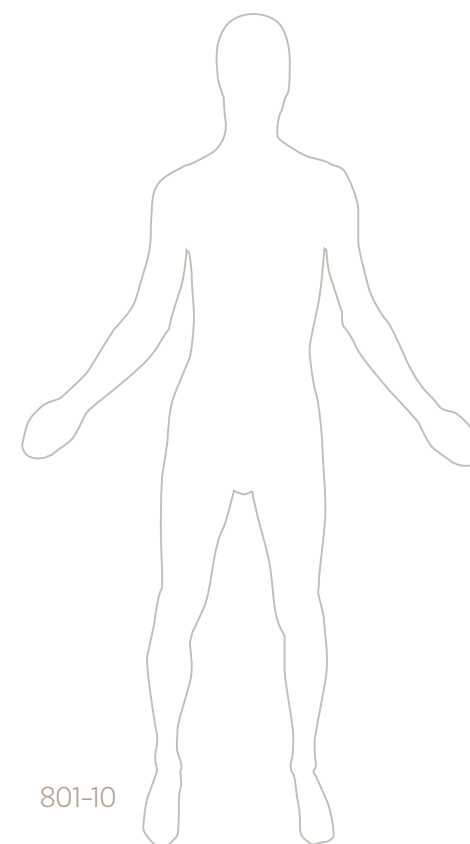

802-10

801-10