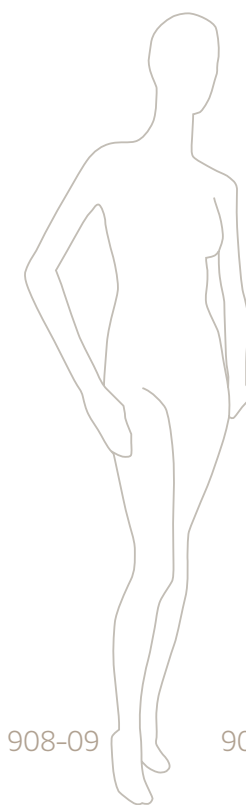

909-09

908-09