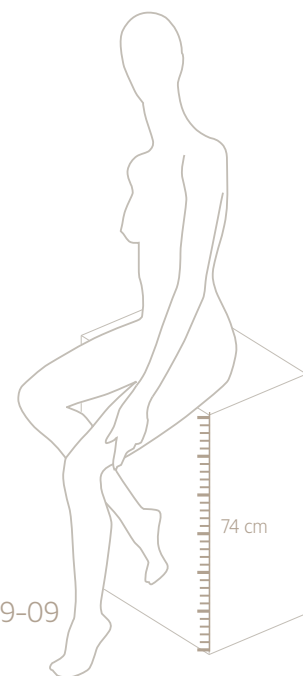

909-09

Finitura/Finish

Misure d'ingombro/Overall dimensions

800-10: A 189 cm; B 54 cm; C 33 cm;

Attacchi /Fittings

Misure manichini donna / Female mannequins sizes

Tg. 38/40 - collo 30 cm. - seno 82 cm. - vita 60 cm. - fianchi 86 cm. - scarpe 39 - tacco 10 cm.
Size 24/26 - neck 30 cm. - breast 82 cm. - waist 60 cm. - hips 86 cm. - shoes 39 - heel 10 cm.

Misure manichini uomo / Male mannequins sizes

Tg. 46/48 - collo 36 cm. - petto 98 cm. - vita 82 cm. - scarpe 43
Size 30/32 - neck 36 cm. - chest 98 cm. - waist 82 cm. - shoes 43

Accessori / Accessories

Base in cristallo. Attacco polpaccio e attacco alto per stivale. **Tacco removibile.**
Crystal base. Calf and high boot fitting. **Removable heel.**