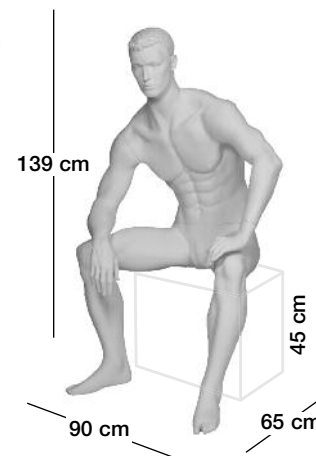

23

35

36

37

38

05

06

07

17

22

MISURE / MEASURES

torace / chest **101 cm** collo / neck **40 cm** taglia / size **50** piede / shoe size **43**

INGOMBRI / OVERALL DIMENSIONS

A **188 cm** B **60 cm** C **58 cm**

FINITURE MANICHINI / MANNEQUIN FINISHES

W2 Bianco / White W2 Verniciato Col. Standard / Standard Col. Painted
Laccato Lucido Metallizzato / Glossy Metallized Lacquered Laccato Lucido / Glossy Lacquered

ACCESSORI / ACCESSORIES

Base cromata / Chromed base
Perno polpaccio / Calf fitting
Perno piede / Foot fitting