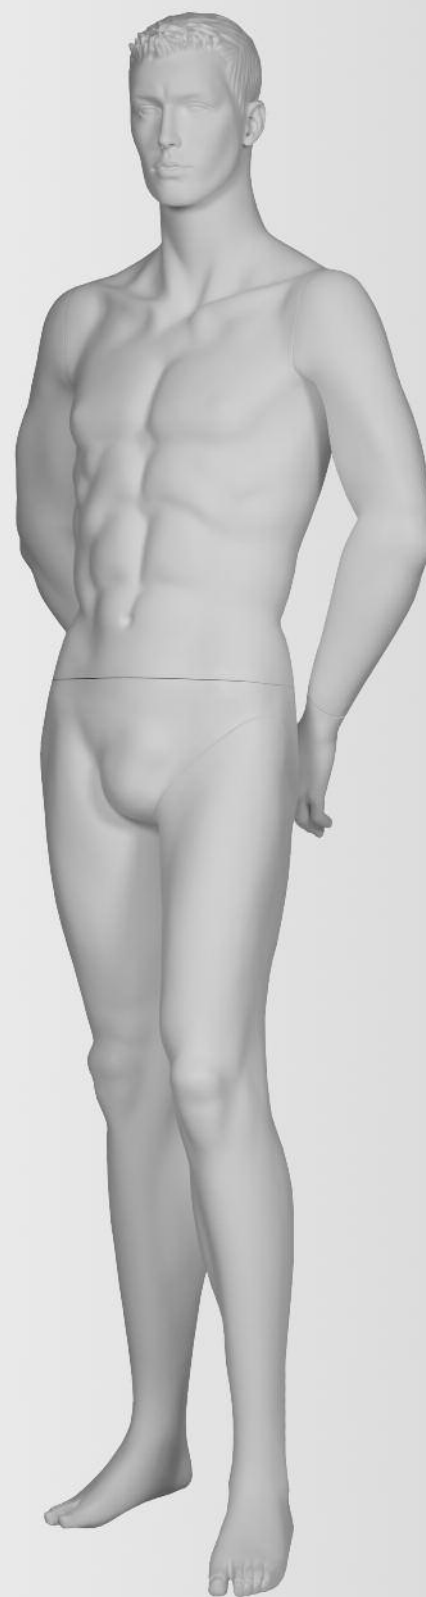

20 TYPE MN2000W2
Manichino donna, testa scolpita
Female mannequin with sculptured hair